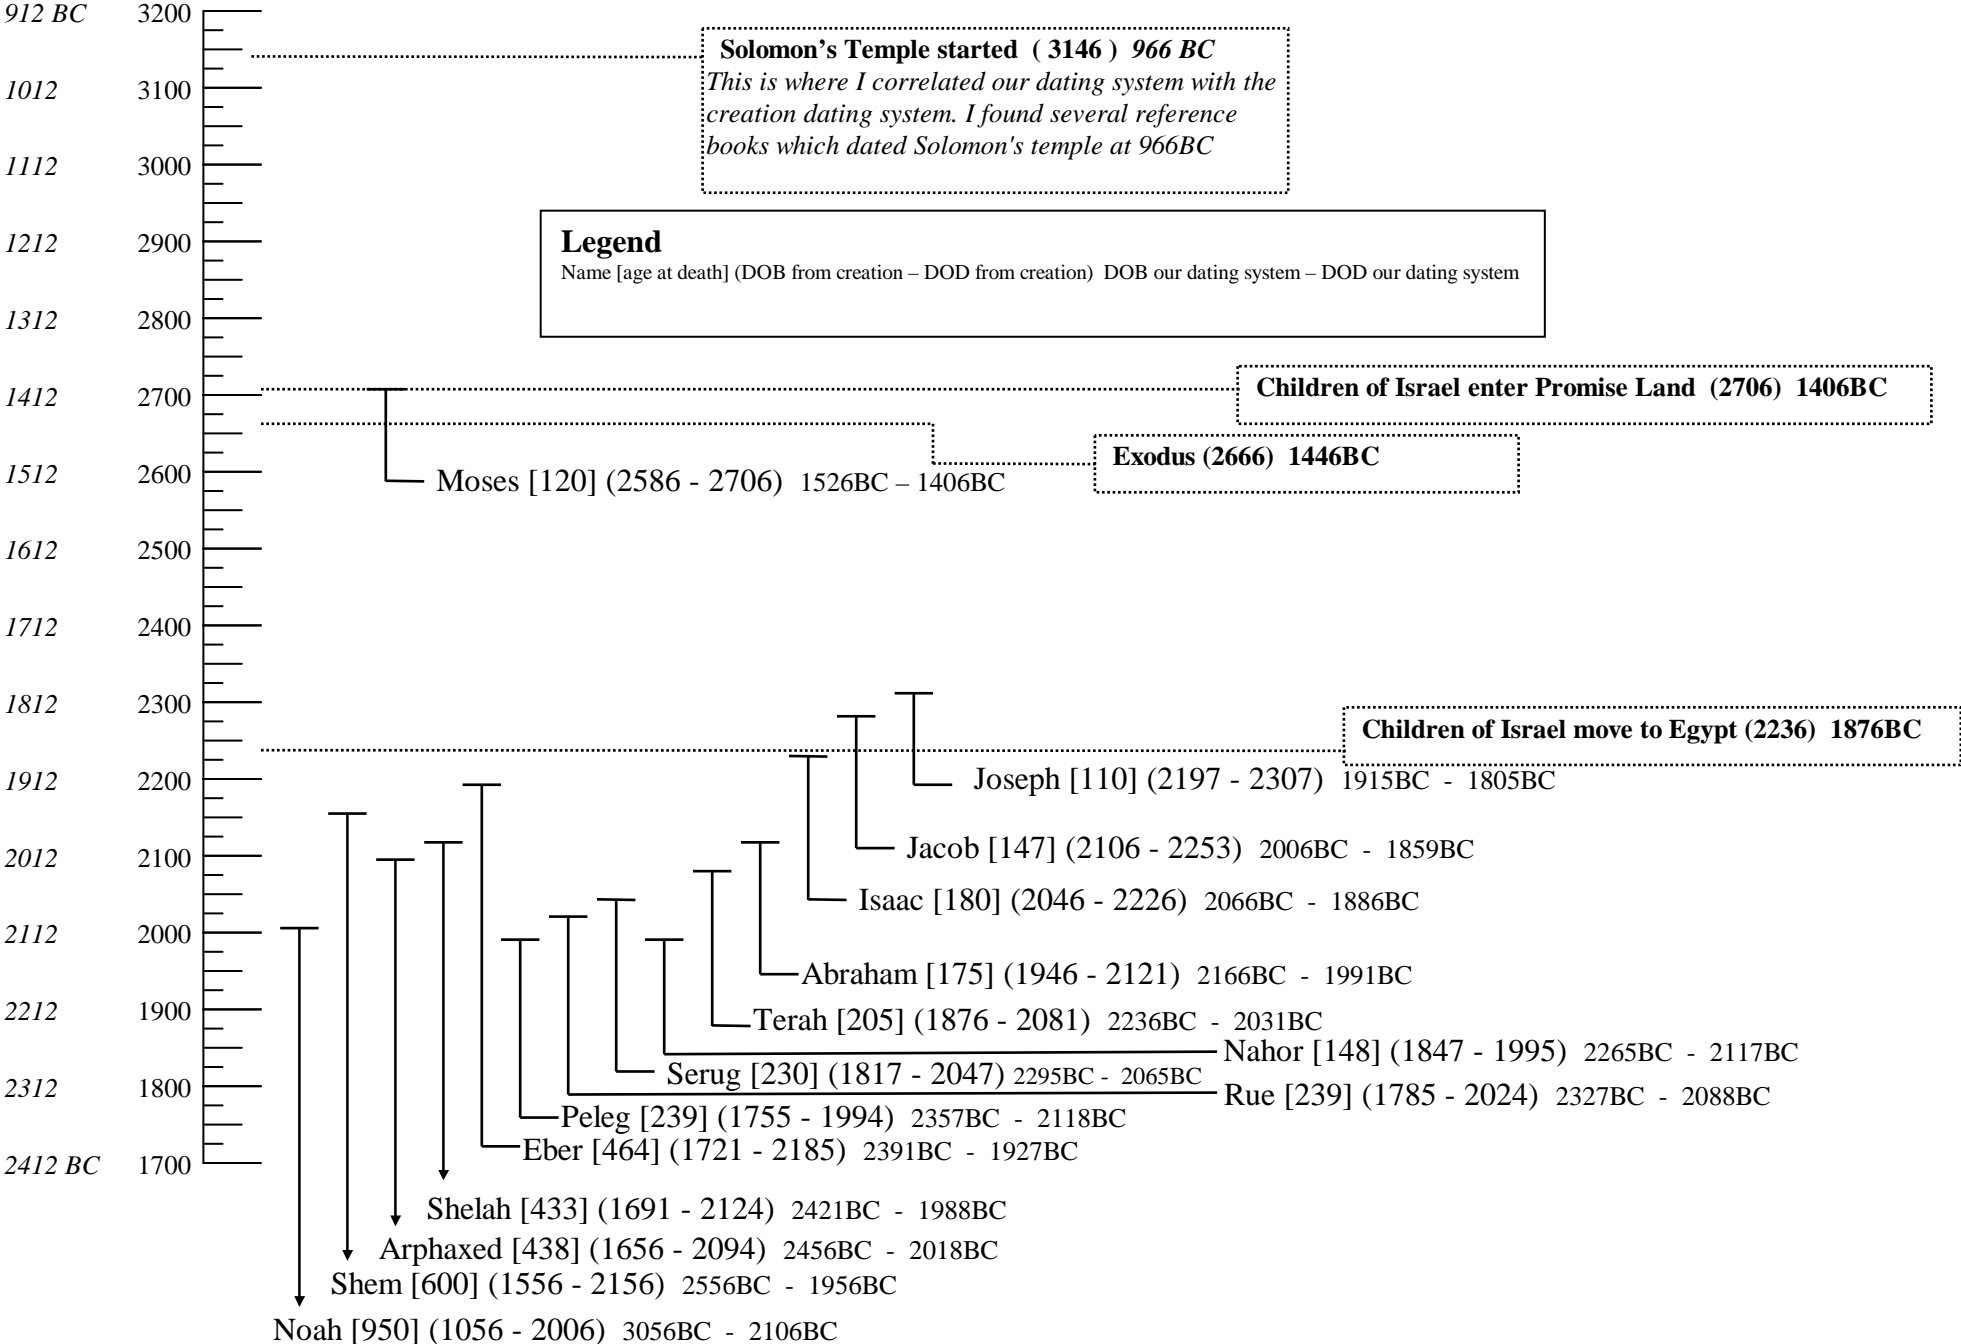

Bible Timeline

Bible Timeline

Bible Timeline

Bible Timeline

Bible Timeline

Ages and References to Patriarchs

Date of Birth	Date of Death	Age at Death	Name	Age when Son Born	Son	Reference
0	930	930	Adam	130	Seth	Gen 5:3
130	1042	912	Seth	105	Enosh	Gen 5:7
235	1140	905	Enosh	90	Kenan	Gen 5:9
325	1235	910	Kenan	70	Mahalalel	Gen 5:12
395	1290	895	Mahalalel	65	Jared	Gen 5:15
460	1422	962	Jared	162	Enoch	Gen 5:15
622	987	365	Enoch	65	Methuselah	Gen 5:18
687	1656	969	Methuselah	187	Lamech	Gen 5:21
874	1651	777	Lamech	182	Noah	Gen 5:25
1056	2006	950	Noah	500	Shem	Gen 5:28
1556	2156	600	Shem	100	Arphaxed	Gen 5:32
1656	2094	438	Arphaxed	35	Shelah	Gen 11:10
1691	2124	433	Shelah	30	Eber	Gen 11:12
1721	2185	464	Eber	34	Peleg	Gen 11:14
1755	1994	239	Peleg	30	Rue	Gen 11:16
1785	2024	239	Rue	32	Serug	Gen 11:18
1817	2047	230	Serug	30	Nahor	Gen 11:20
1847	1995	148	Nahor	29	Terah	Gen 11:23
1876	2081	205	Terah	70	Abram	Gen 11:24
1946	2121	175	Abram	100	Isaac	Gen 11:26
2046	2226	180	Isaac	60	Jacob	Gen 21:3
2106	2253	147	Jacob	91	Joseph	Gen 25:25
2197	2307	110	Joseph			Gen 35:23

Bible Timeline

Dating when the children of Isreal moved to Egypt

Jacob lived in Egypt 17 years (Gen 47:28) and he lived to be 147. So by subtracting 17 from 147, he must have been 130 when he moved to Egypt. Now Jacob was born in 2106 plus 130 make it 2236 when the children of Isreal moved to Egypt.

Notes:

- On my 2008 copy, there is confirmation of correlating our dating system. See NIV Study Bible (copyrighted 2002, ISBN 0-310-92970-9) in the prelude to Genesis-Author and Dating in the 2nd paragraph. Solomon's temple in 966 BC and the Exodus in 1466 BC and entry into promise land 1406 BC.
- If you look on page 2 of the Holman Bible, and under the 2nd & 3rd headings you will find Joseph's death at 1805 BC and Abraham's birth at 2166 BC. These actually correspond to the dates in my timeline.