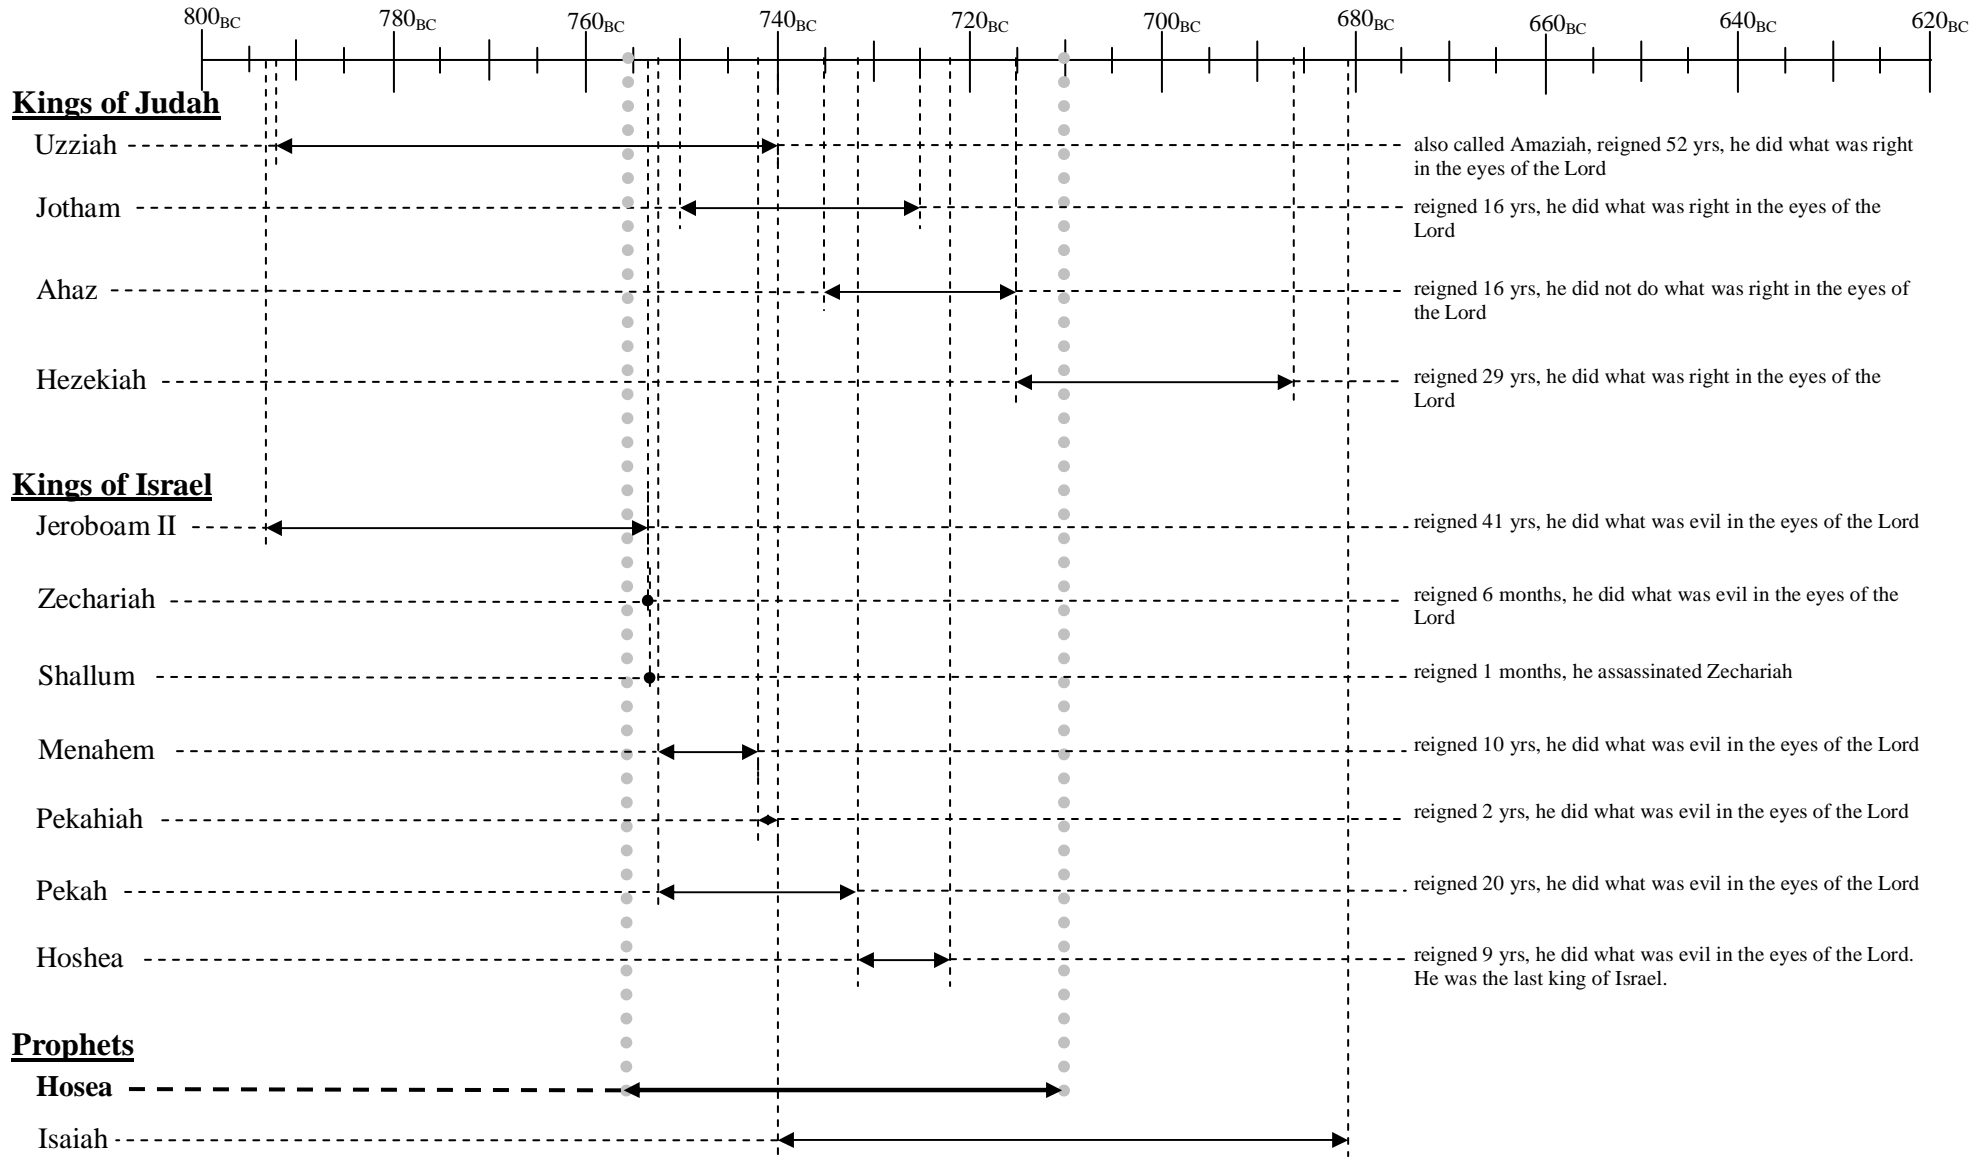

Timeline of Hosea the Prophet

Dates for Kings taken from NIV chart of Kings.

Hosea's dates taken from 'The Bible Knowledge Commentary'. Close to the end of Jeroboam's reign to early in Hezekiah's reign.

Isaiah's dates taken from 'The Bible Knowledge Commentary'. At the end of Uzziah's reign to after Hezekiah's death (after Sennacherib's death in 681BC).